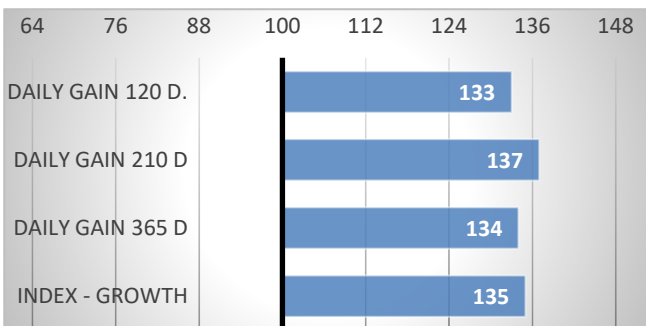

12/2024

GROWTH

CALVES 0

HERDS 0

CONFORMATION

Imperial is a bull with a large body frame and body capacity. In the basic selection he was evaluated with 81 points for exterior.

Imperial weighed 634 kg at one year, with a height at withers of 135 cm. He has a balanced exterior and we expect good growth in calves.

The dam's sire is the well-known show bull Mewill Blackstar 45D, who is a double breed champion. Imperial is recommended for cows of smaller body frame where you need to improve exterior and growth potential.