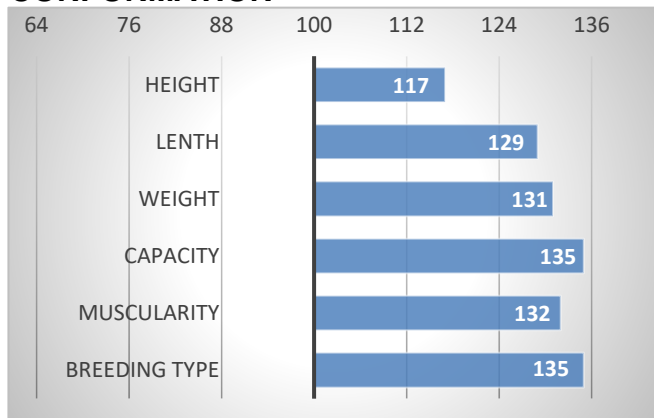

12/2024

GROWTH

CALVES 0

HERDS 0

CONFORMATION

Imperial is a bull with a large body frame and body capacity. In the basic selection he was evaluated with 81 points for exterior.

Imperial weighed 634 kg at one year, with a height at withers of 135 cm. He has a balanced exterior and we expect good growth in calves.

The dam's sire is the well-known show bull Mewill Blackstar 45D, who is a double breed champion. Imperial is recommended for cows of smaller body frame where you need to improve exterior and growth potential.

PERFORMANCE TEST

weight 120 d	233 kg
weight 210 d.	400 kg
weight 365 d	634 kg
daily gain in test	0 g
daily g. since birth	1623 g

EXTERIOR EVALUATION

Frame			Body capacity			Muscularity			Breeding type	Total
VT	DT	HM	PŠ	HH	DZ	PL	HŘ	ZÁ		
7	8	10	8	9	8	8	7	8	8	81