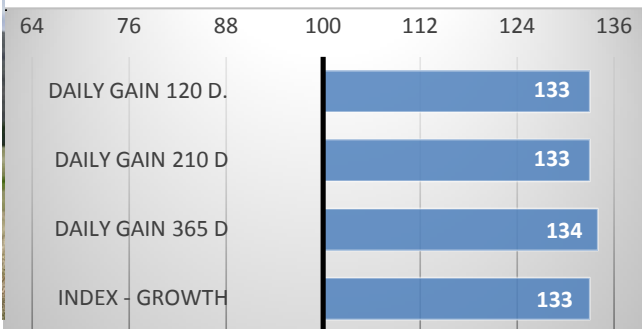

9/2023

GROWTH

CALVES 3

HERDS 1

CONFORMATION

Gerd is another bull from Mr. Machač's herd in our offer. He is one of the first sons of Australian bull Mawarra Mustang in the Czech Republic. At present he is TOP 1 in growth in direct effect. Mother's father is Laerkedal Ingermand, who has very milky daughters. Gerd was awarded 86 points for exterior in selection for breeding and his lowest stamp was 8, which indicates a very balanced and harmonical exterior. He weighed 256 kg in 120 days, 378 kg in 210 days and 639 kg in one year! Gerd has excellent breeding values for exterior and also for growth in direct effect (133, TOP 3 in Czech Republic). Gerd is a bull which could move the population of the Hereford breed in the Czech Republic on a big step forward.

PERFORMANCE TEST

weight 120 d	256 kg
weight 210 d.	378 kg
weight 365 d	639 kg
daily gain in test	1891 g
daily g. since birth	1670 g

EXTERIOR EVALUATION

Frame			Body capacity			Muscularity			Breeding type	Total
VT	DT	HM	PŠ	HH	DZ	PL	HŘ	ZÁ		
10	8	10	8	9	8	8	8	8	9	86