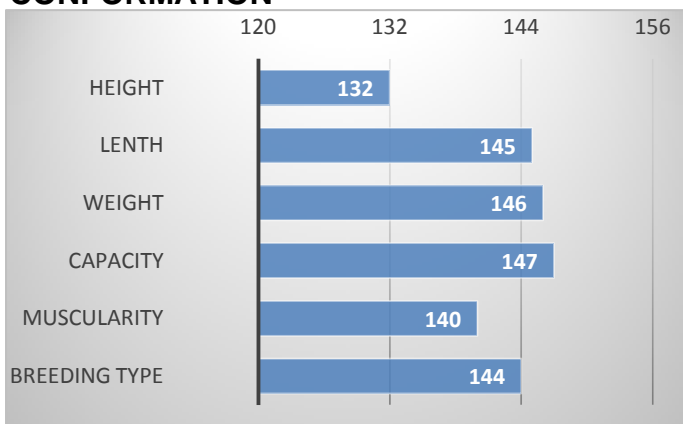

9/2023

GROWTH

CALVES 3

HERDS 1

CONFORMATION

Gerd is another bull from Mr. Machač's herd in our offer. He is one of the first sons of Australian bull Mawarra Mustang in the Czech Republic. At present he is TOP 1 in growth in direct effect. Mother's father is Laerkedal Ingermand, who has very milky daughters. Gerd was awarded 86 points for exterior in selection for breeding and his lowest stamp was 8, which indicates a very balanced and harmonical exterior. He weighed 256 kg in 120 days, 378 kg in 210 days and 639 kg in one year! Gerd has excellent breeding values for exterior and also for growth in direct effect (133, TOP 3 in Czech Republic). Gerd is a bull which could move the population of the Hereford breed in the Czech Republic on a big step forward.

PERFORMANCE TEST

weight 120 d	256 kg
weight 210 d.	378 kg
weight 365 d	639 kg
daily gain in test	1891 g
daily g. since birth	1670 g

EXTERIOR EVALUATION

Frame			Body capacity			Muscularity			Breeding type	Total
VT	DT	HM	PŠ	HH	DZ	PL	HŘ	ZÁ		
10	8	10	8	9	8	8	8	8	9	86