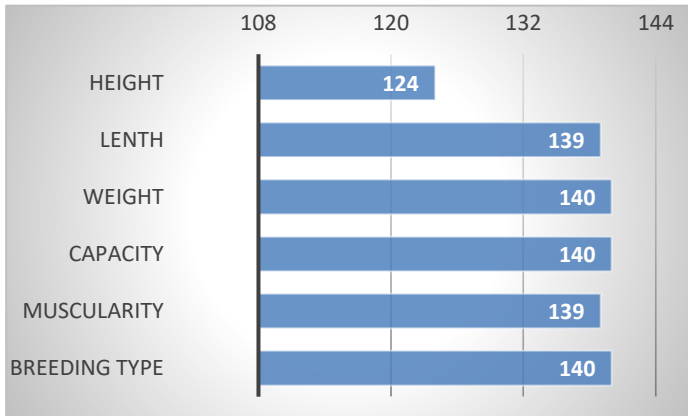

CONFORMATION

Gerd is one the firts sons of australian bull Mawarra Mustang in Czech republic. At present he is TOP 1 in growth in direct effect. Mother's father is Laerkedal Ingermand, who has very milky daughters. Gerd was awarder by 86 point for exterior in selection for breeding and his lowest stamp was 8, which indicate very balanced and harmonical exterior. He weighed 256 kg in 120 days, 378 kg in 210 days and 639 kg in one year! Gerd has excellent breeding values for exterior and also for growth in direct effect (137, TOP 3 in Czech Republic). Gerd is bull which could move population of hereford breed in Czech Republic on a big step forward.

PERFORMANCE TEST

weight 120 d	256 kg
weight 210 d.	378 kg
weight 365 d	639 kg
daily gain in test	1891 g
daily g. since birth	1670 g

EXTERIOR EVALUATION

Frame			Body capacity			Muscularity			Breeding type	Total
VT	DT	HM	PŠ	HH	DZ	PL	HŘ	ZÁ		
10	8	10	8	9	8	8	8	8	9	86

acronymes: VT - height , DT - length, HM - weight, PŠ - chest width, HH - chest depth, DZ - pelvis length, PL - shoulder, HŘ - top line, ZÁ - Thigs

SON OF LEGENDARY FATHER MAWARRA MUSTANG EXTREME GROWTH FRAME