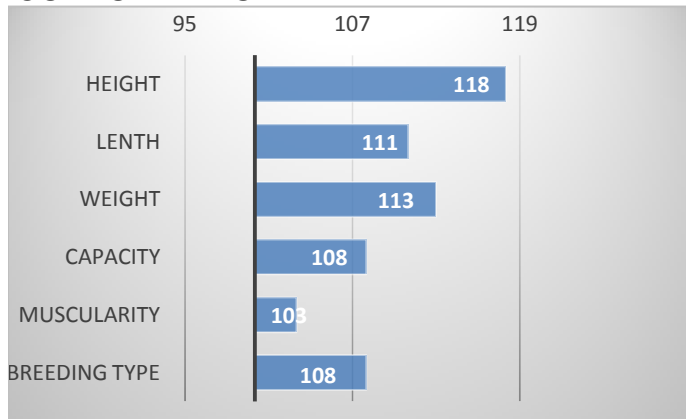

CZ 334091932 P

Unilateral ZTI 906

Bienaimee

Rock V ZTI 480

CZ 108577932

CALVING

RELATIVE BREEDING VALUES - CZE 9/2023

GROWTH

CALVES 23

HERDS 3

CONFORMATION

Dundee was also born in Mr. Lacina's herd in Dlouhé Hradiště. His exterior was awarded by 77 points in selection for breeding. His weight in 365 days was 652 kg and daily gain in test 2,333 g!

His calves are growing very well and are heavily muscled from an early age.

PERFORMANCE TEST

weight 120 d	236 kg
weight 210 d.	381 kg
weight 365 d	652 kg
daily gain in test	2333 g
daily g. since birth	1686 g