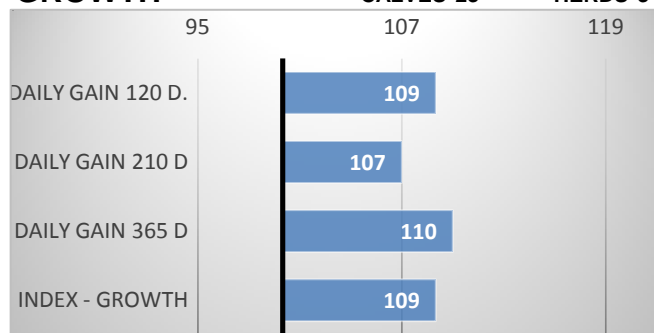

CZ 334091932 P

Unilateral ZTI 906

Bienaimee

Rock V ZTI 480

CZ 108577932

CALVING

RELATIVE BREEDING VALUES - CZE 9/2023

GROWTH

CALVES 23

HERDS 3

CONFORMATION

Dundee was also born in Mr. Lacina's herd in Dlouhé Hradiště. His exterior was awarded by 77 points in selection for breeding. His weight in 365 days was 652 kg and daily gain in test 2,333 g!

His calves are growing very well and are heavily muscled from an early age.

PERFORMANCE TEST

weight 120 d	236 kg
weight 210 d.	381 kg
weight 365 d	652 kg
daily gain in test	2333 g
daily g. since birth	1686 g