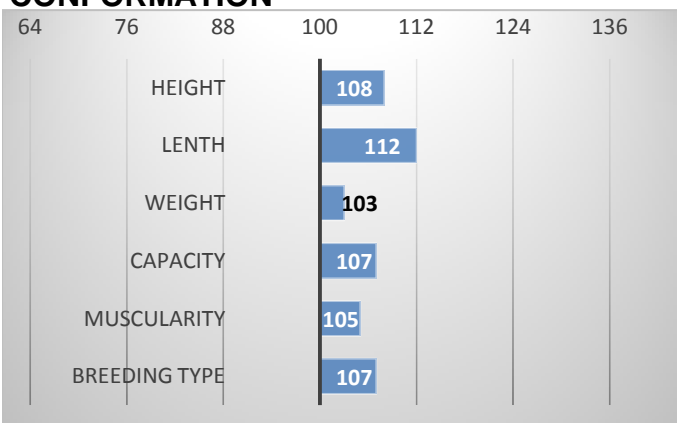

CONFORMATION

Jack was imported from Germany. He offers interesting pedigree, easy calving and great frame. He can be used both for oucross as purebred breeding. His calves are right after birth very vital.

EXTERIOR EVALUATION

Frame			Body capacity			Muscularity			Breeding type	Total
VT	DT	HM	PŠ	HH	DZ	PL	HŘ	ZÁ		
10	8	7	6	7	6	6	7	6	7	70

acronymes: VT - height, DT - length, HM - weight, PŠ - chest width, HH - chest depth, DZ - pelvis length, PL - shoulder, HŘ - top line, ZÁ - Thigs

PERFORMANCE TEST

weight 120 d	--	kg
weight 210 d.	--	kg
weight 365 d	--	kg
daily gain in test	--	g
daily g. since birth	--	g

100 % POLLED CALVES

EASY CALVING