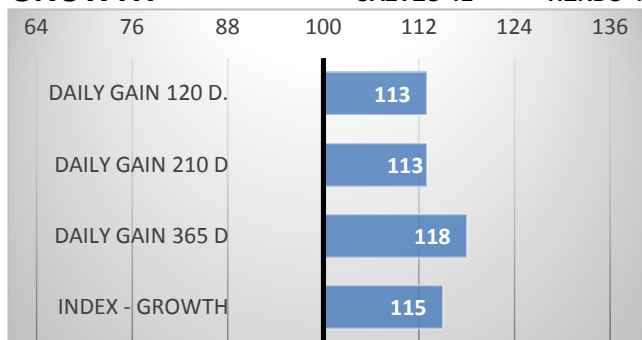

CALVES 12

HERDS 4

CONFORMATION

Homozygos polled Dino ended performance test in Osik with weight 673 in 365 days and daily gain 2,275 g. He received 80 pts for exterior.

PERFORMANCE TEST

weight 120 d	218	kg
weight 210 d.	336	kg
weight 365 d	665	kg
daily gain in test	2275	g
daily g. since birth	1734	g