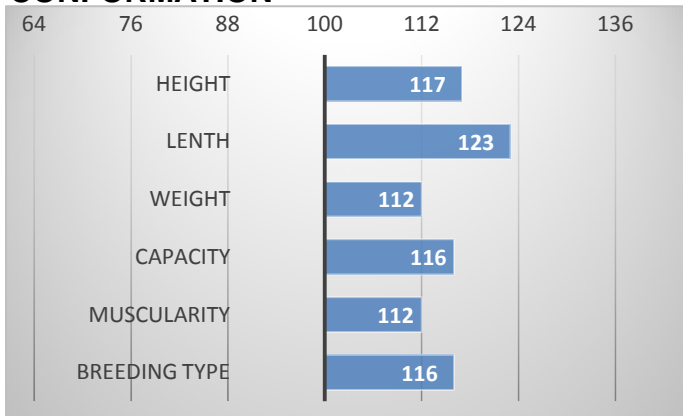

CALVES 12

HERDS 4

CONFORMATION

Homozygos polled Dino ended performance test in Osik with weight 673 in 365 days and daily gain 2,275 g. He received 80 pts for exterior.

PERFORMANCE TEST

weight 120 d	218	kg
weight 210 d.	336	kg
weight 365 d	665	kg
daily gain in test	2275	g
daily g. since birth	1734	g