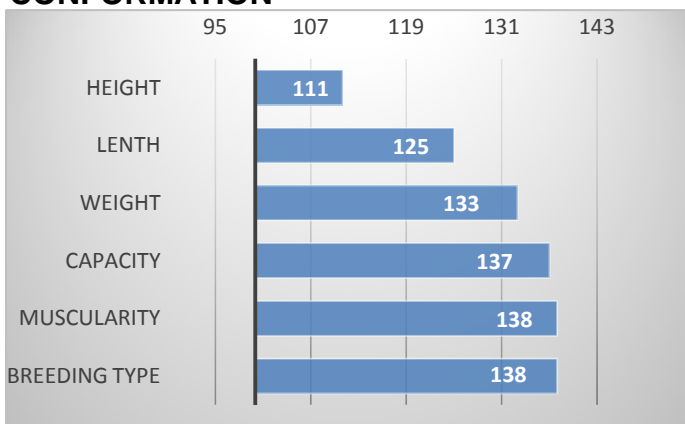

CONFORMATION

Heterozygously polled Holba was born on farm of Polák's family. Holba was above average already as calf and same it was on Testing station in Benešov, where he was awarder by 84 points for exterior.

Holba excels in big body frame, amazing body capacity and perfect musculatory. 261 kg in 120 days, 405 kg in 210 days and 674 kf in one year confirml his growth potential (czech breeding value 132 for growth in direct effect).

Holba's father is Coose Jericho, mother's father is Hoennesse's son Augustýn Agrochyt.

Holba will be great choice for cows that need to be improved pelvis area, body lenght and musculatory.

PERFORMANCE TEST

weight 120 d	261 kg
weight 210 d.	405 kg
weight 365 d	674 kg
daily gain in test	1950 g
daily g. since birth	1733 g

EXTERIOR EVALUATION

Frame			Body capacity			Muscularity			Breeding type	Total
VT	DT	HM	PŠ	HH	DZ	PL	HŘ	ZÁ		
8	8	10	8	9	8	8	8	8	9	84

acronymes: VT - height , DT - length, HM - weight, PŠ - chest width, HH - chest depth, DZ - pelvis length, PL - shoulder, HŘ - top line, ZÁ - Thigs