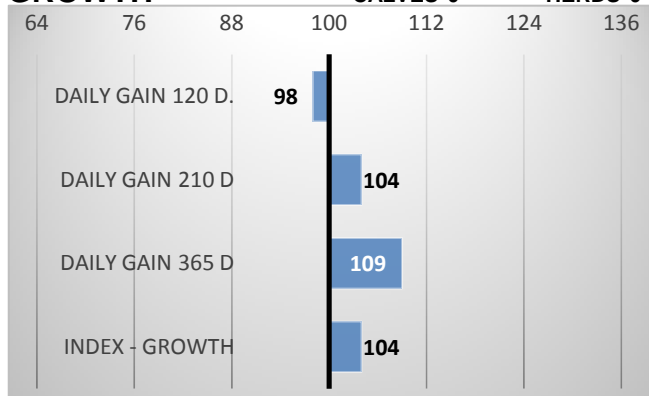

Molly 20 th of Cladich
Rioghail of Balmoral
Ealasaid of Cullerne

CALVING

RELATIVE BREEDENG VALUES - CZE

12/2023

GROWTH

CALVES 0 HERDS 0

CONFORMATION

PERFORMANCE TEST

weight 120 d	144 kg
weight 210 d.	234 kg
weight 365 d	322 kg
daily gain in test	-- g
daily g. since birth	-- g

EXTERIOR EVALUATION

Frame			Body capacity			Muscularity			Breeding type	Total
VT	DT	HM	PŠ	HH	DZ	PL	HŘ	ZÁ		
7	7	8	7	8	8	6	7	7	8	73