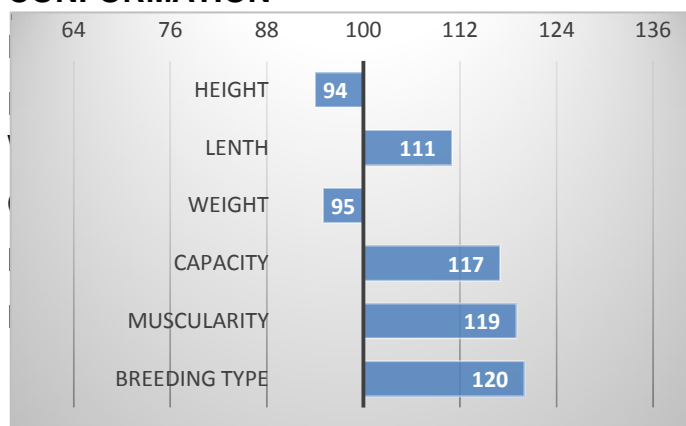

Molly 20 th of Cladich
Rioghail of Balmoral
Ealasaid of Cullerne

CALVING

RELATIVE BREEDENG VALUES - CZE

12/2023

GROWTH

CALVES 0 HERDS 0

CONFORMATION

PERFORMANCE TEST

weight 120 d	144 kg
weight 210 d.	234 kg
weight 365 d	322 kg
daily gain in test	-- g
daily g. since birth	-- g

EXTERIOR EVALUATION

Frame			Body capacity			Muscularity			Breeding type	Total
VT	DT	HM	PŠ	HH	DZ	PL	HŘ	ZÁ		
7	7	8	7	8	8	6	7	7	8	73

acronymes: VT - height , DT - length, HM - weight, PŠ - chest width, HH - chest depth, DZ - pelvis length, PL - shoulder, HŘ - top line, ZÁ - Thigs

**EXCELLENT AND BALLANCED EXTERIOR
BRITISH PEDIGREE**