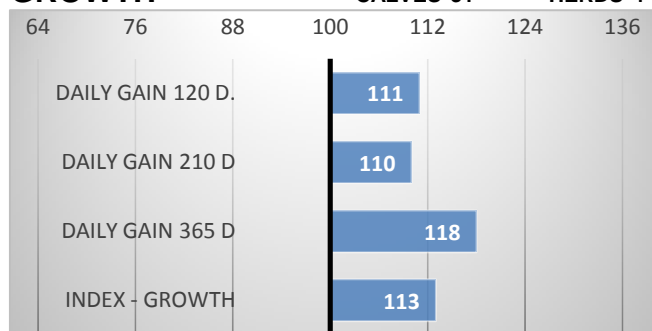

GROWTH

CALVES 31

HERDS 4

CONFORMATION

Balthazar is balanced and framed sire. Especially his muscularity and capacity are amazing.

EXTERIOR EVALUATION										
Frame			Body capacity			Muscularity			Breeding type	Total
VT	DT	HM	PŠ	HH	DZ	PL	HŘ	ZÁ		
9	8	10	8	8	7	8	8	7	8	81