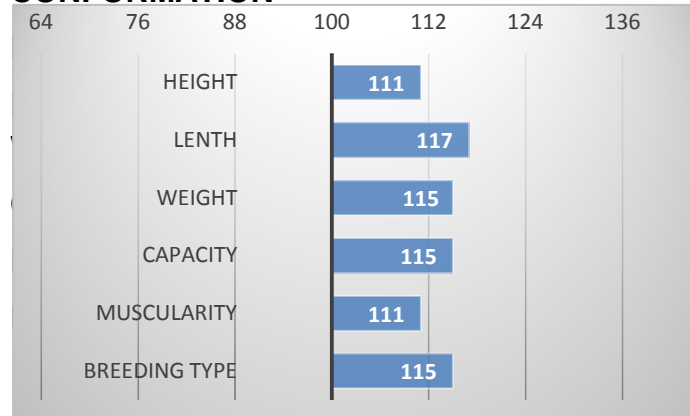

GROWTH

CALVES 31

HERDS 4

CONFORMATION

Balthazar is balanced and framed sire. Especially his muscularity and capacity are amazing.

EXTERIOR EVALUATION										
Frame			Body capacity			Muscularity			Breeding type	Total
VT	DT	HM	PŠ	HH	DZ	PL	HŘ	ZÁ		
9	8	10	8	8	7	8	8	7	8	81

acronymes: VT - height , DT - length, HM - weight, PŠ - chest width, HH - chest depth, DZ - pelvis length, PL - shoulder, HŘ - top line, ZÁ - Thigs

PERFORMANCE TEST

weight 120 d	260 kg
weight 210 d.	372 kg
weight 365 d	655 kg
daily gain in test	2150 g
daily g. since birth	1733 g