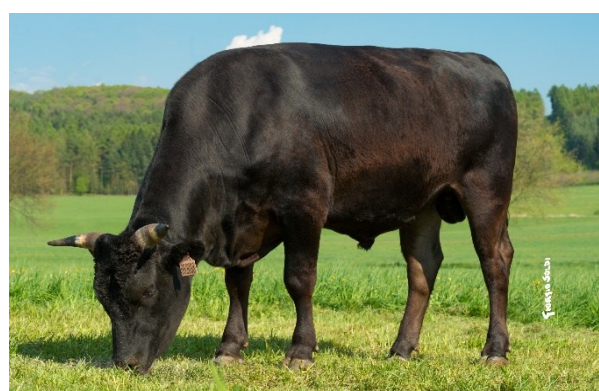

RELATIVE BREEDING VALUES - CZE

9/2025

GROWTH DAUGHTERS 26 CALVES 85 HERDS 13

EXTERIOR EVALUATION

Frame			Body capacity			Muscularity			Breeding type	Total
VT	DT	HM	PŠ	HH	DZ	PL	HŘ	ZÁ		
10	8	8	6	7	6	6	6	6	7	70

acronyms: VT - height, DT - length, HM - weight, PŠ - chest width, HH - chest depth, DZ - pelvis length, PL - shoulder, HŘ - top line, ZÁ - Thigs

PERFORMANCE TEST

weight 120 d	150 kg
weight 210 d.	226 kg
weight 365 d	370 kg
daily gain in test	-- g
daily g. since birth	-- g