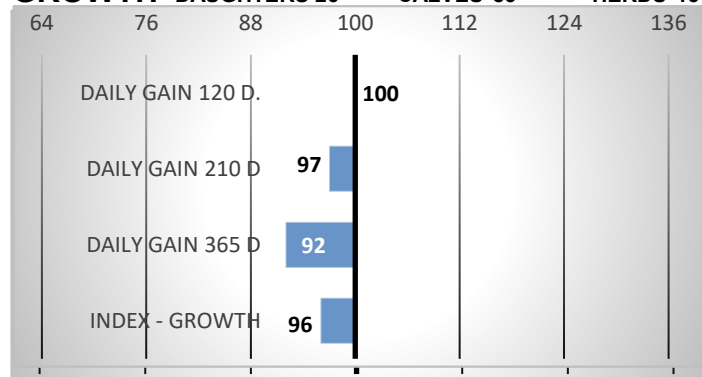

7575 US

Monjiro 11520

Michiko 655635

Kikufuku

Chiyotake 6/1

CALVING

RELATIVE BREEDING VALUES - CZE

9/2025

GROWTH DAUGHTERS 26 CALVES 85 HERDS 13

EXTERIOR EVALUATION

Frame			Body capacity			Muscularity			Breeding type	Total
VT	DT	HM	PŠ	HH	DZ	PL	HŘ	ZÁ		
10	8	8	6	7	6	6	6	6	7	70

acronyms: VT - height, DT - length, HM - weight, PŠ - chest width, HH - chest depth, DZ - pelvis length, PL - shoulder, HŘ - top line, ZÁ - Thigs

PERFORMANCE TEST

weight 120 d	150 kg
weight 210 d.	226 kg
weight 365 d	370 kg
daily gain in test	-- g
daily g. since birth	-- g